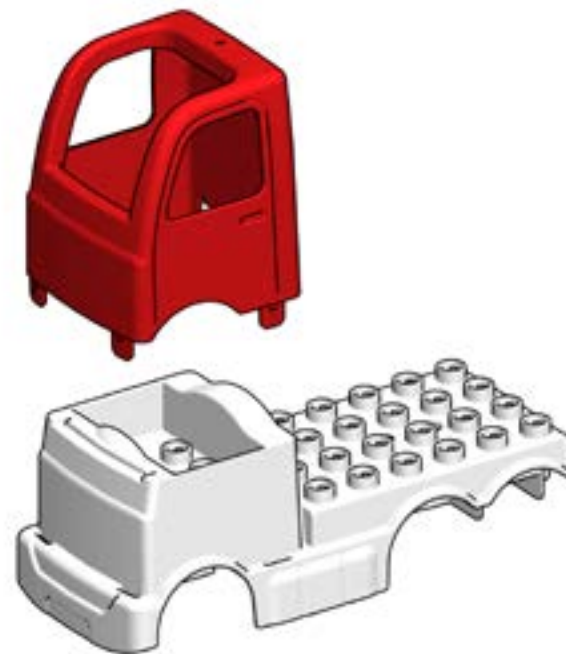

VEDI DETTAGLIO A

SEZIONE B-B

UnicoPlus