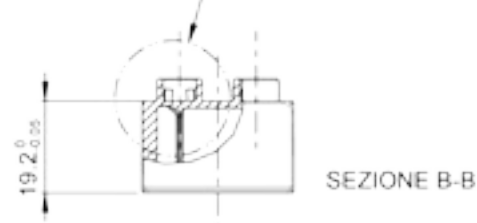

New items concept
Prototype
3D modeling
Quality control

Calimero

Astérix

Hello Kitty

Power Worker

Cavalcabile *Riding toys*

SCALA 1:100

VEDI DETTAGLIO A