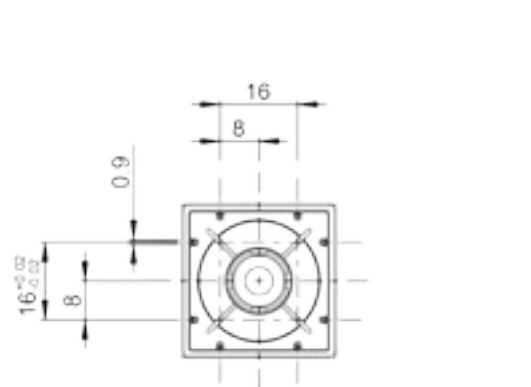

New items concept
Prototype
3D modeling
Quality control

Calimero

Astérix

Hello Kitty

Power Worker

Cavalcabile *Riding toys*

SCALA 1:100

VEDI DETTAGLIO A