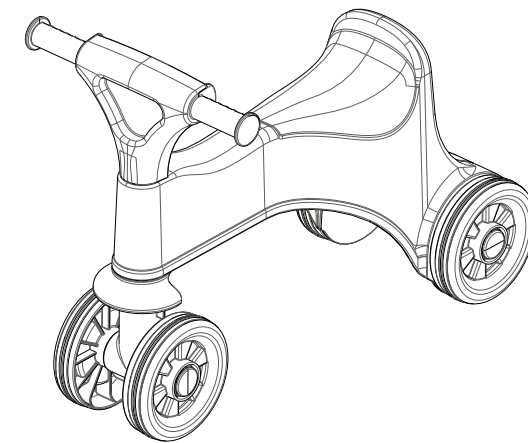

New items concept
Prototype
3D modeling
Quality control

Calimero

Astérix

Hello Kitty

Power Worker

Cavalcabile *Riding toys*

SCALA 1:100

VEDI DETTAGLIO A